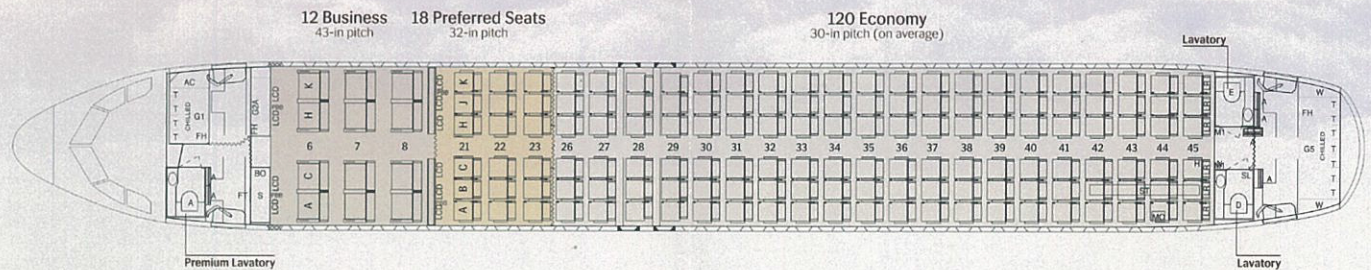

A320neo Business Class